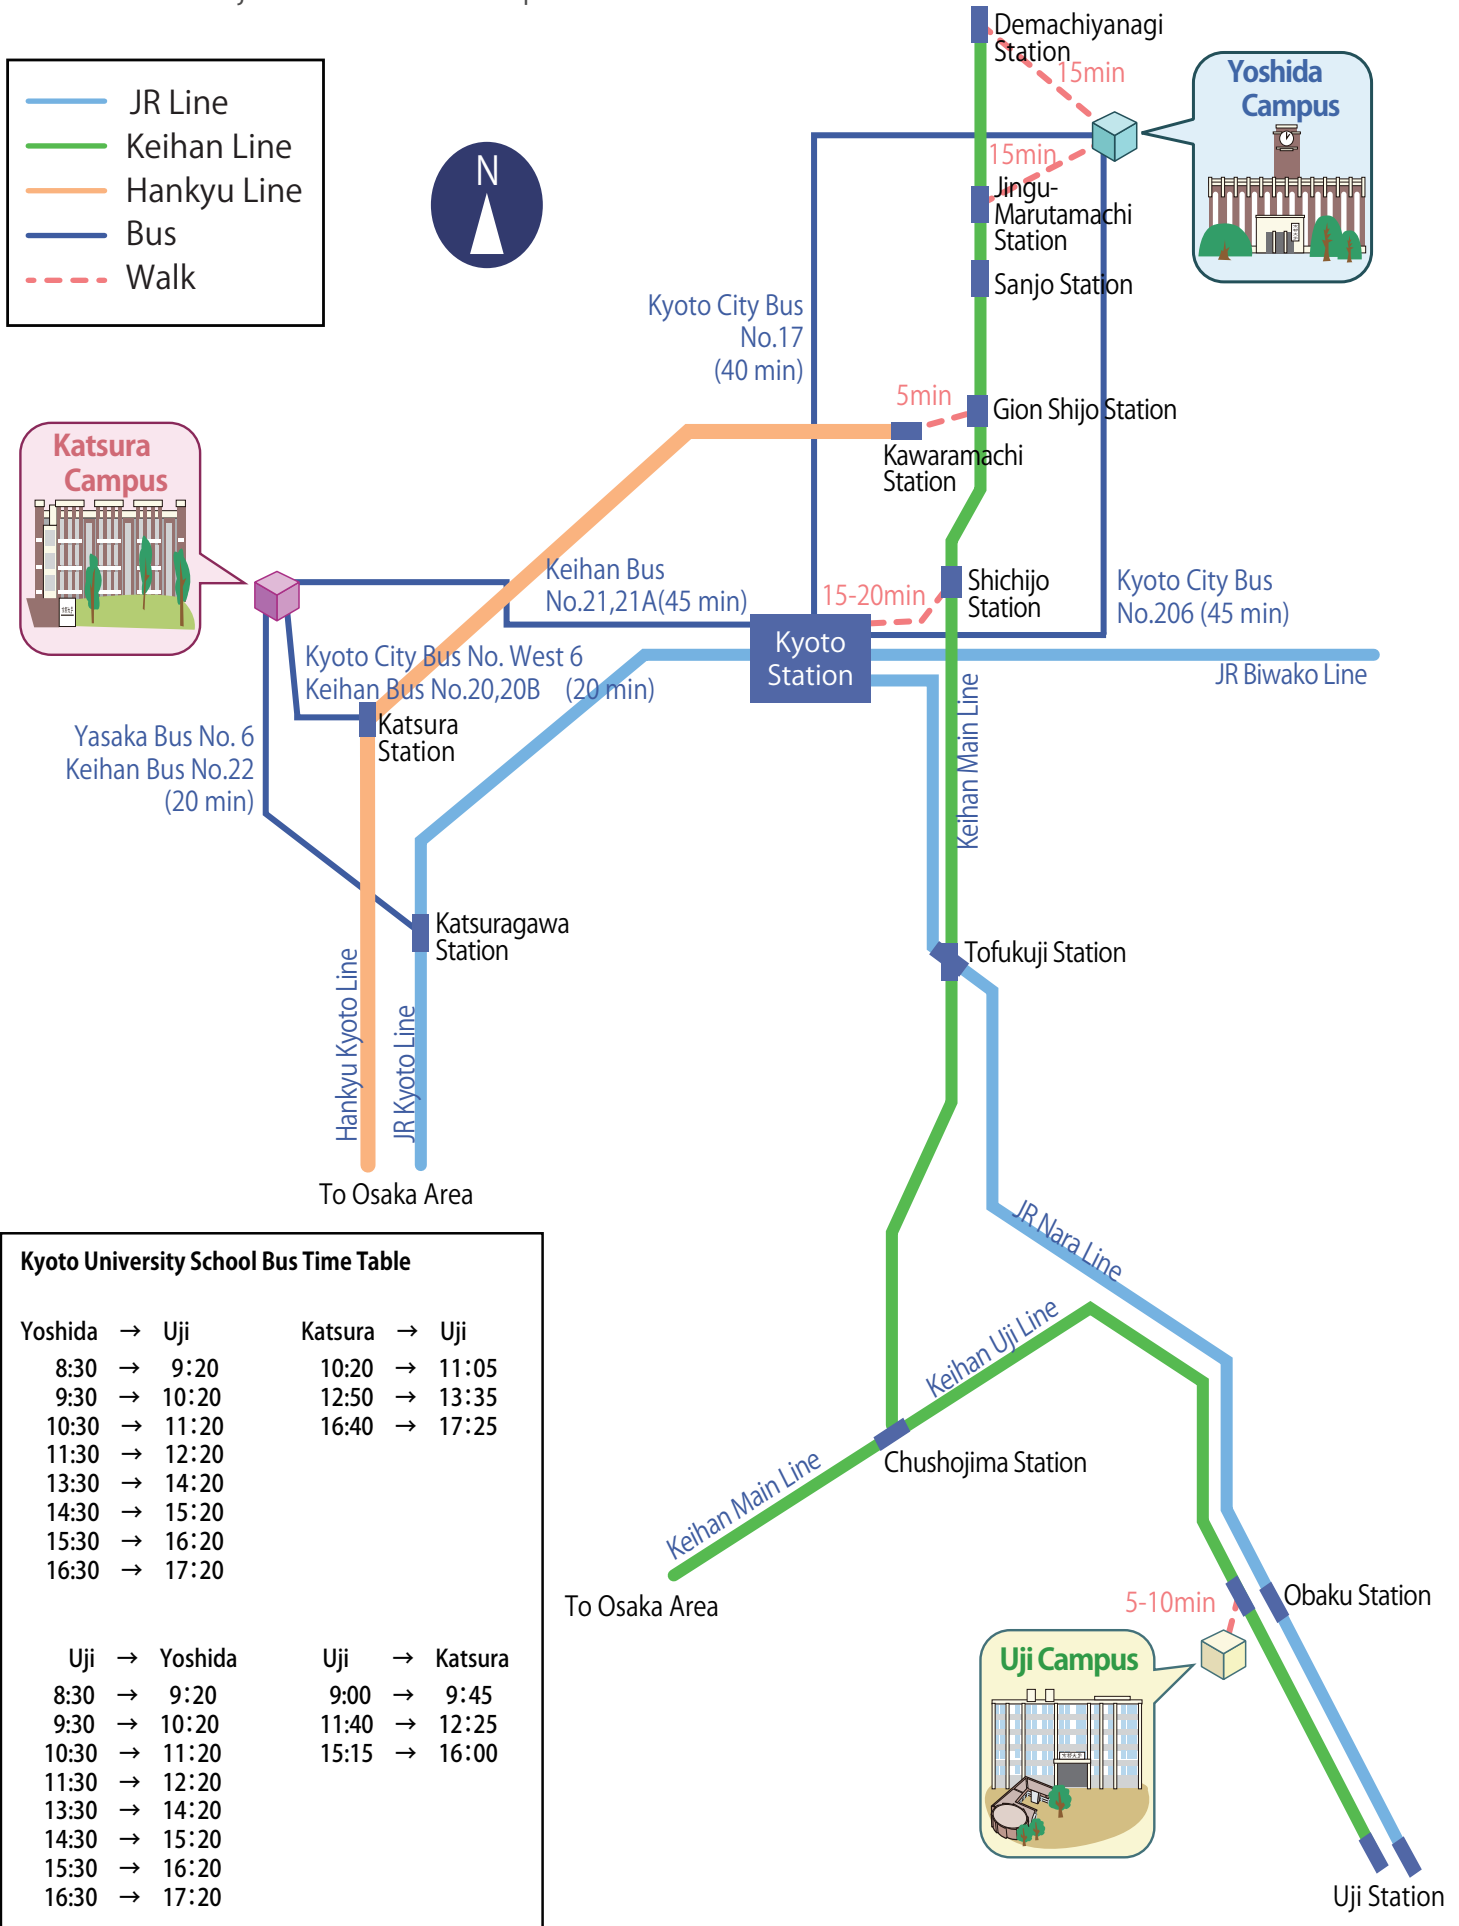

# LOCATION & TRANSPORTATION

Uji • Katsura • Yoshida Campus

Kyoto University School Bus Time Table			
Yoshida → Uji	Katsura → Uji		
8:30 → 9:20	10:20 → 11:05		
9:30 → 10:20	12:50 → 13:35		
10:30 → 11:20	16:40 → 17:25		
11:30 → 12:20			
13:30 → 14:20			
14:30 → 15:20			
15:30 → 16:20			
16:30 → 17:20			
Uji → Yoshida	Uji → Katsura		
8:30 → 9:20	9:00 → 9:45		
9:30 → 10:20	11:40 → 12:25		
10:30 → 11:20	15:15 → 16:00		
11:30 → 12:20			
13:30 → 14:20			
14:30 → 15:20			
15:30 → 16:20			
16:30 → 17:20			